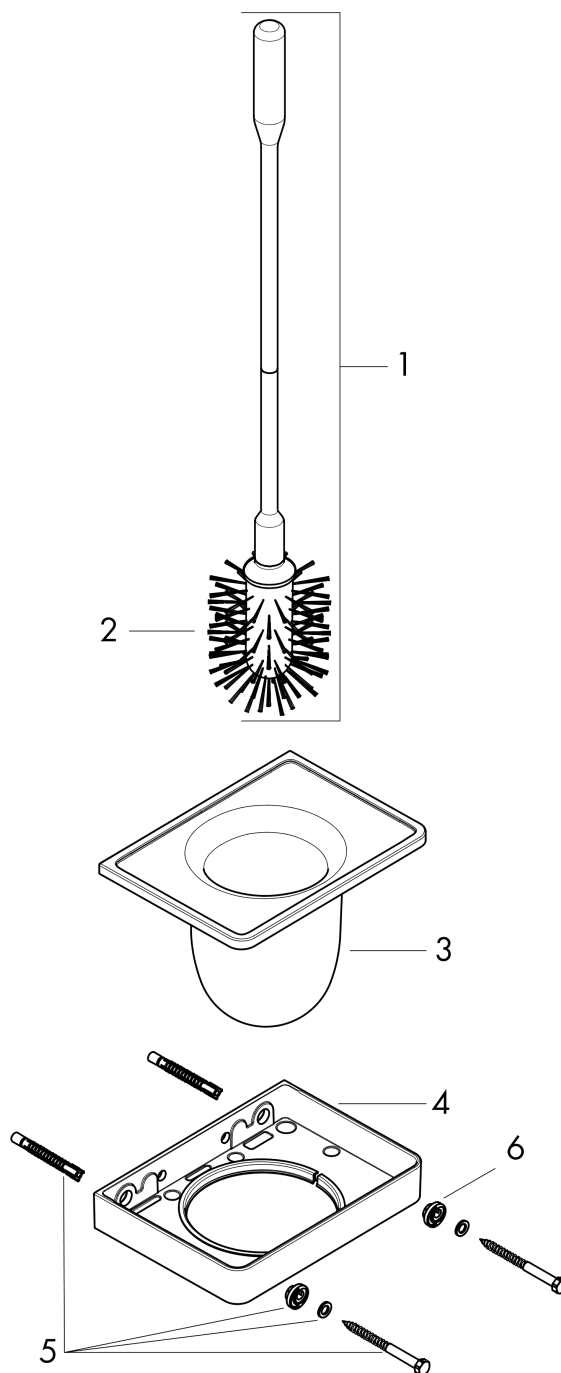

**AXOR Universal Softsquare  
Toilet Brush with Holder, Wall-Mounted**  
Finishes : Part no. : **42835820**

**Features**

- Wall-mounted
- Metal
- Material recess: Glass
- With removable insert
- With mounting material
- Concealed fastening
- Diameter of drilled hole: 6 mm

**Item details**

List Price \$ 497.00

**Product image**

**Scale drawing**

**AXOR Universal Softsquare**  
**Toilet Brush with Holder, Wall-Mounted**  
Finishes : Part no. : 42835820

## Exploded drawing

Year of production: 02/16 - 07/21

**AXOR Universal Softsquare**  
**Toilet Brush with Holder, Wall-Mounted**  
 Finishes : Part no. : **42835820**

## Spare parts list

Year of production: **02/16 - 07/21**

Pos.		Part no.	Price	PU
1	stick with brush	92439820	-	1
2	WC-brush white Ø 66 mm	40088000	-	1
3	cup on its own	92438000	-	1
4	support element	92426820	-	1
5	mounting set	92841000	-	1
6	excentric socket	97604000	-	1
a	set of adapters	42870000	-	1
b	set of covers	42871820	-	1
c	mounting kit for two-sided glass montage	42841000	-	1