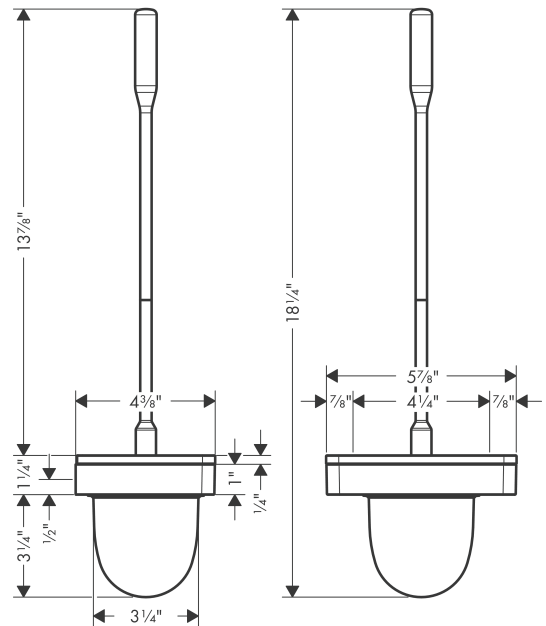

**AXOR Universal Softsquare  
Toilet Brush with Holder, Wall-Mounted**  
Finishes : Part no. : **42835820**

**Features**

- Wall-mounted
- Metal
- Material recess: Glass
- With removable insert
- With mounting material
- Concealed fastening
- Diameter of drilled hole: 6 mm

**Item details**

List Price \$ 497.00

**Product image**

**Scale drawing**

**AXOR Universal Softsquare**  
**Toilet Brush with Holder, Wall-Mounted**  
Finishes : Part no. : 42835820

## Exploded drawing

Year of production: 02/16 - 07/21

**AXOR Universal Softsquare**  
**Toilet Brush with Holder, Wall-Mounted**  
 Finishes : Part no. : **42835820**

## Spare parts list

Year of production: **02/16 - 07/21**

Pos.		Part no.	Price	PU
1	stick with brush	92439820	-	1
2	WC-brush white Ø 66 mm	40088000	-	1
3	cup on its own	92438000	-	1
4	support element	92426820	-	1
5	mounting set	92841000	-	1
6	excentric socket	97604000	-	1
a	set of adapters	42870000	-	1
b	set of covers	42871820	-	1
c	mounting kit for two-sided glass montage	42841000	-	1